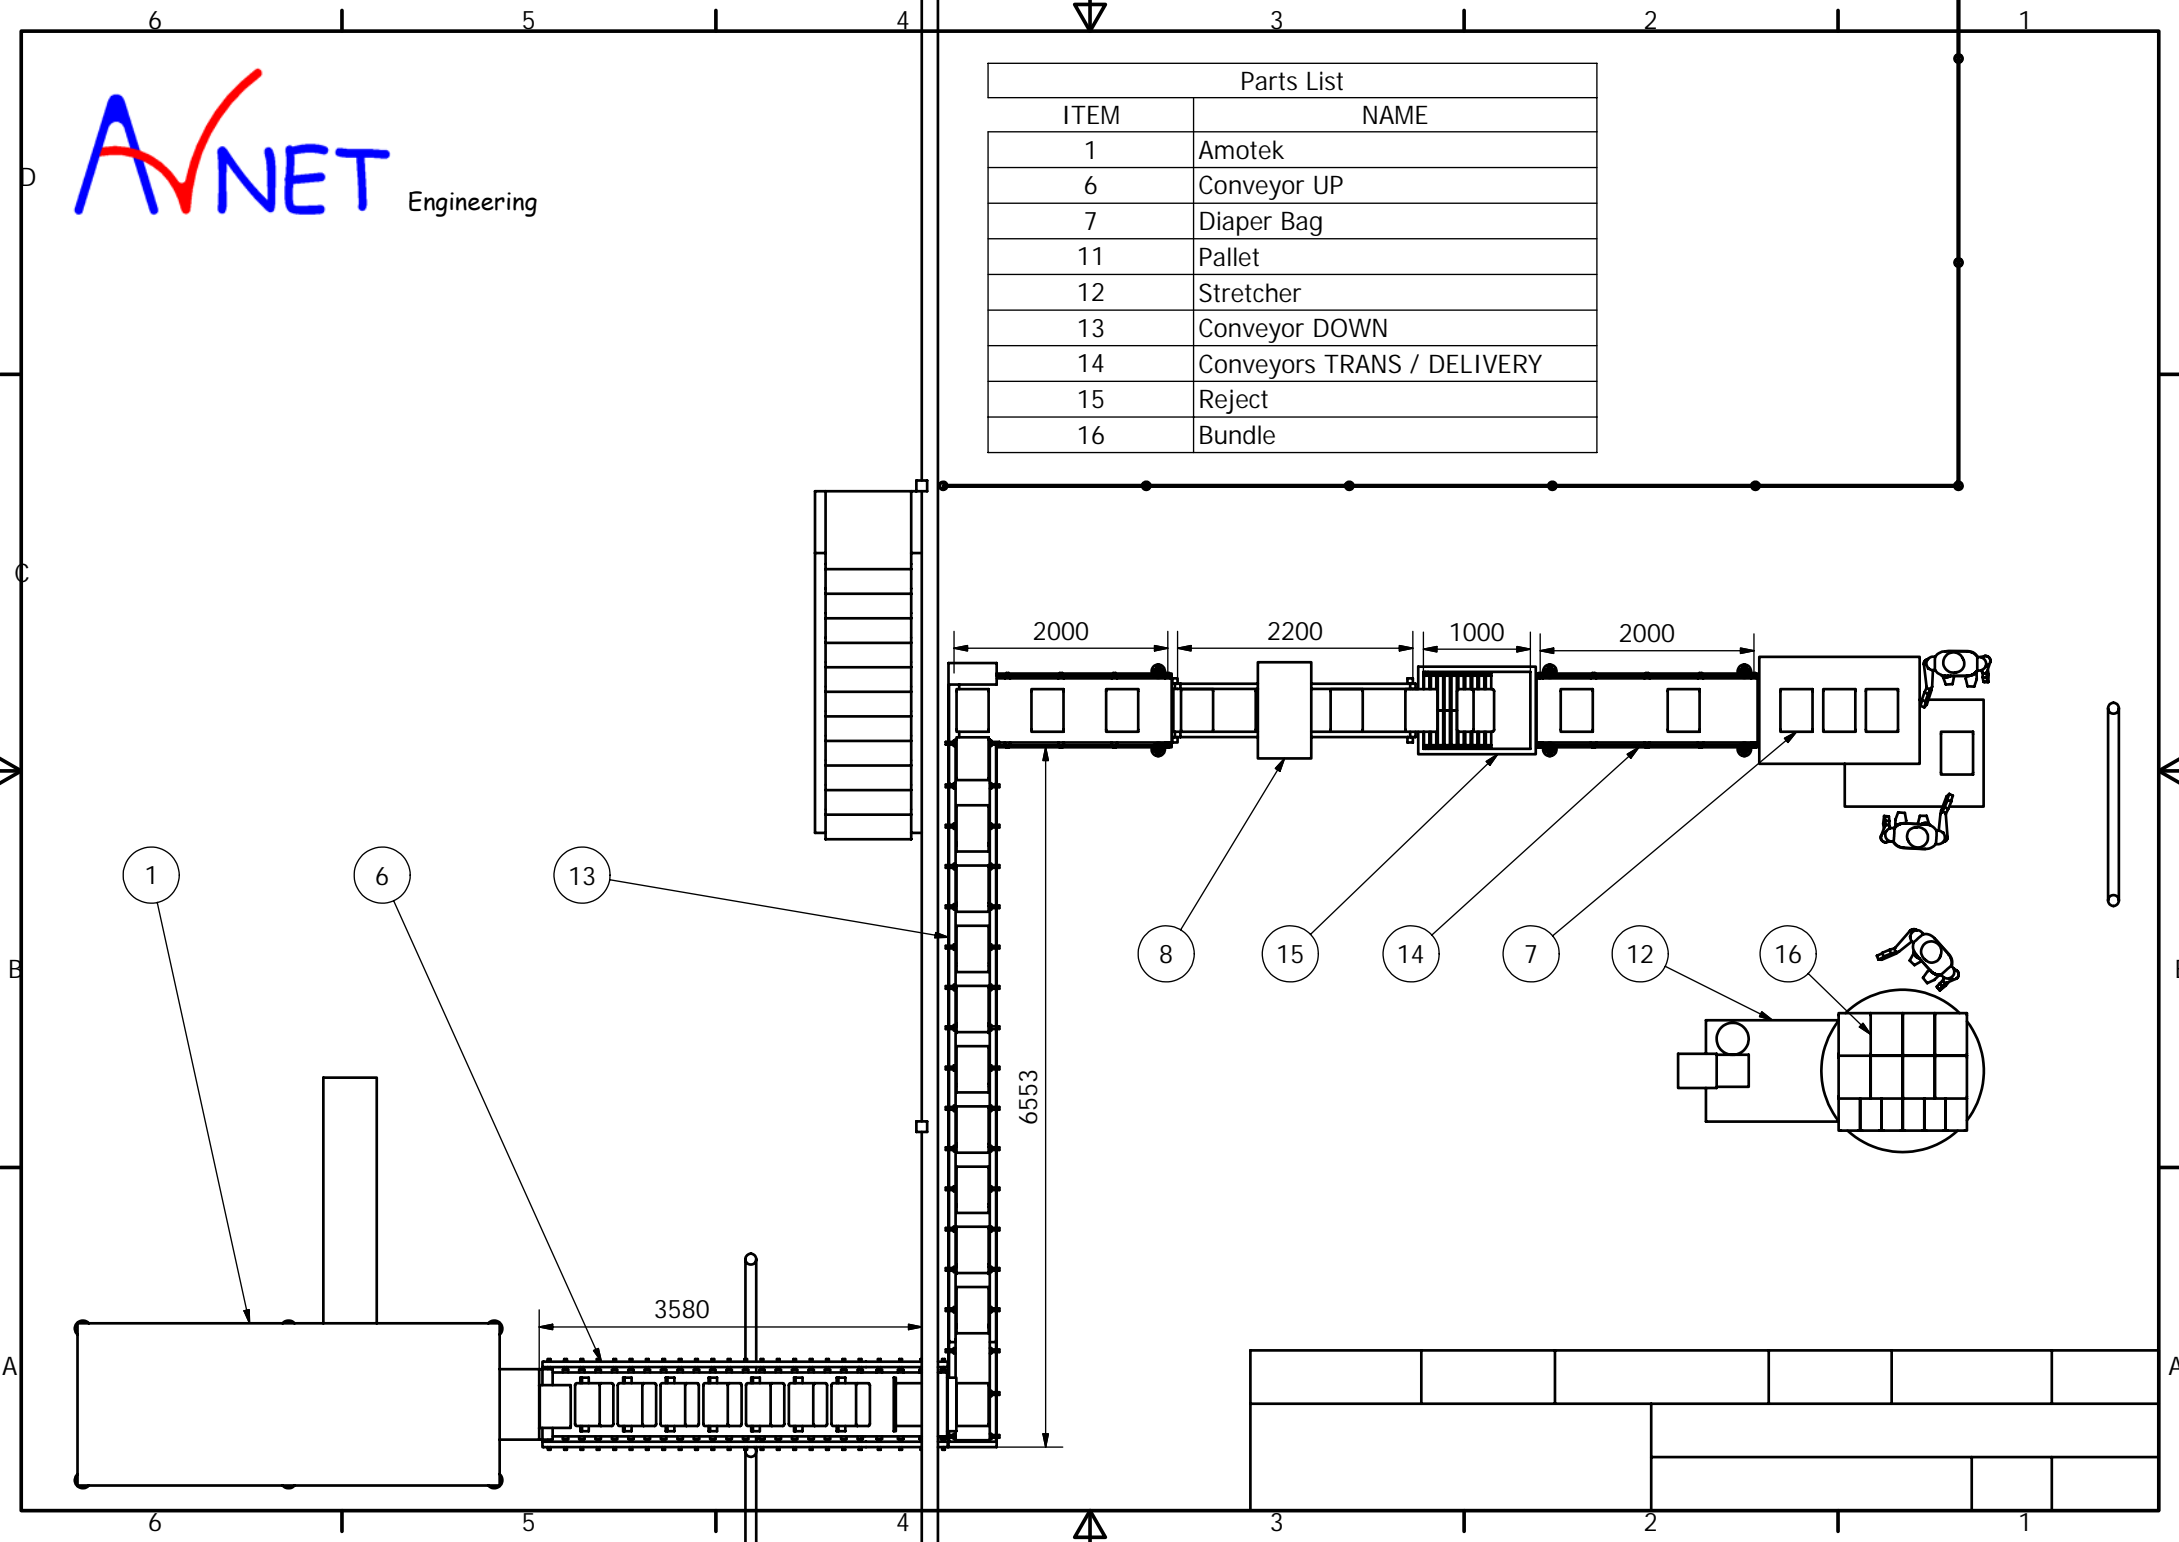

Parts List	
ITEM	NAME
1	Amotek
6	Conveyor UP
7	Diaper Bag
8	Metal Detector
11	Pallet
12	Stretcher
13	Conveyor DOWN
14	Conveyors TRANS / DELIVERY
15	Reject
16	Bundle

- 1
- 6
- 13
- 14
- 8
- 15
- 14
- 12
- 11
- 16
- 7

Parts List	
ITEM	NAME
1	Amotek
6	Conveyor UP
7	Diaper Bag
8	Metal Detector
11	Pallet
12	Stretcher
13	Conveyor DOWN
14	Conveyors TRANS / DELIVERY
15	Reject
16	Bundle

Parts List	
ITEM	NAME
1	Amotek
6	Conveyor UP
7	Diaper Bag
11	Pallet
12	Stretcher
13	Conveyor DOWN
14	Conveyors TRANS / DELIVERY
15	Reject
16	Bundle